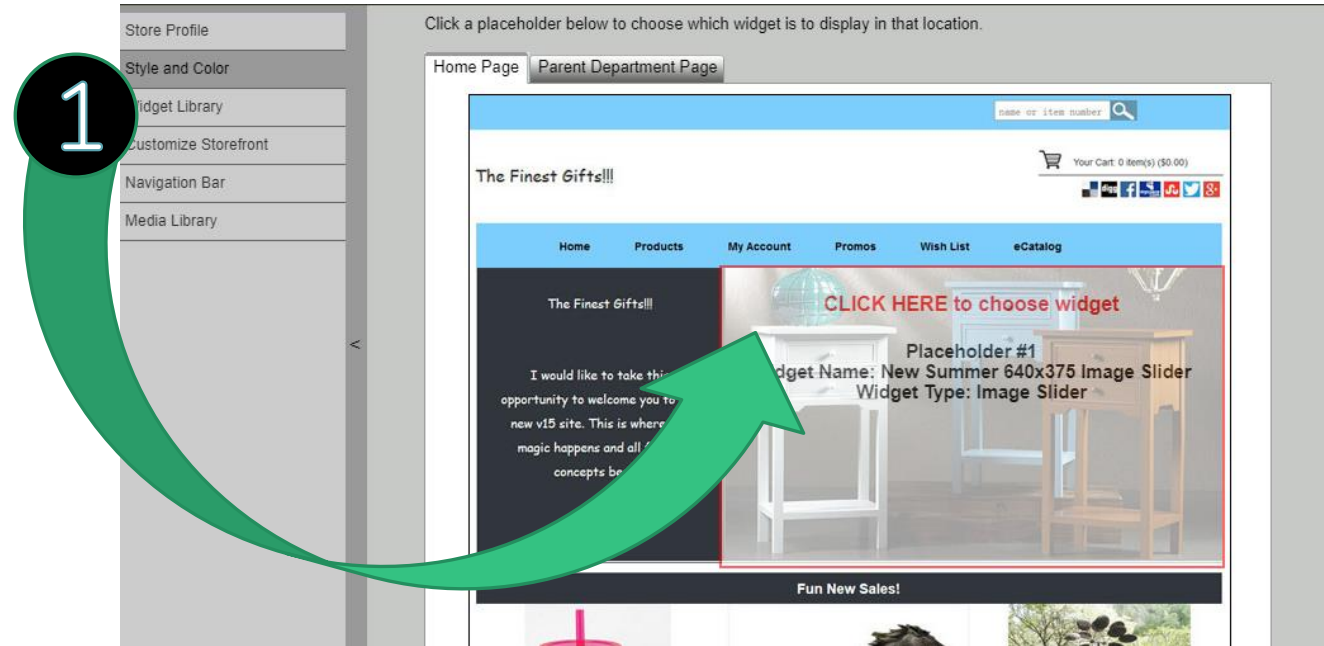

A widget is small, pre-coded section of your website that showcases products with features, such as eye-catching movement.

# Choosing Widgets

Every layout features different widget options and positions to showcase products.

1. Once you've chosen a new layout, you'll be redirected to a page that asks you to choose widgets. Click in the placeholder boxes that read "CLICK HERE to choose widget."

2. You'll arrive at the **Widget Library** where you can choose from widgets that are compatible for that particular placeholder. Click the Apply button when you've chosen a widget.

Watch the How-To