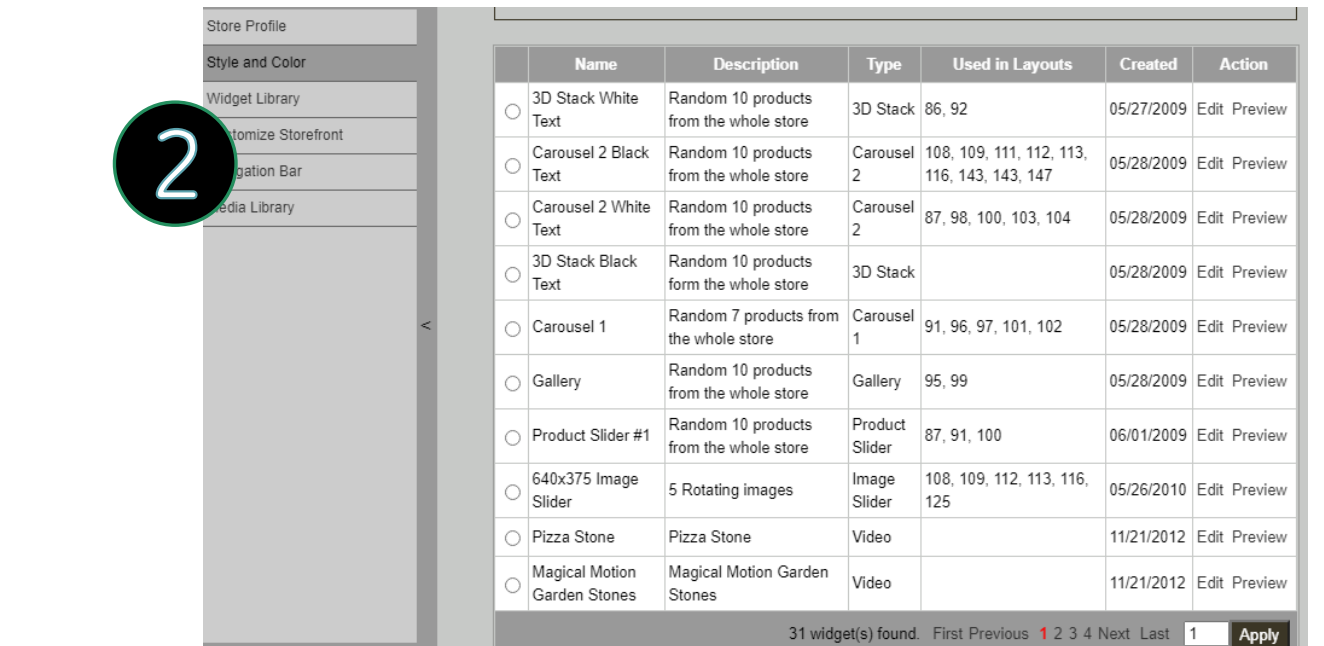

A widget is small, pre-coded section of your website that showcases products with features, such as eye-catching movement.

Choosing Widgets

Every layout features different widget options and positions to showcase products.

1. Once you've chosen a new layout, you'll be redirected to a page that asks you to choose widgets. Click in the placeholder boxes that read "CLICK HERE to choose widget."

2. You'll arrive at the **Widget Library** where you can choose from widgets that are compatible for that particular placeholder. Click the Apply button when you've chosen a widget.

Watch the How-To